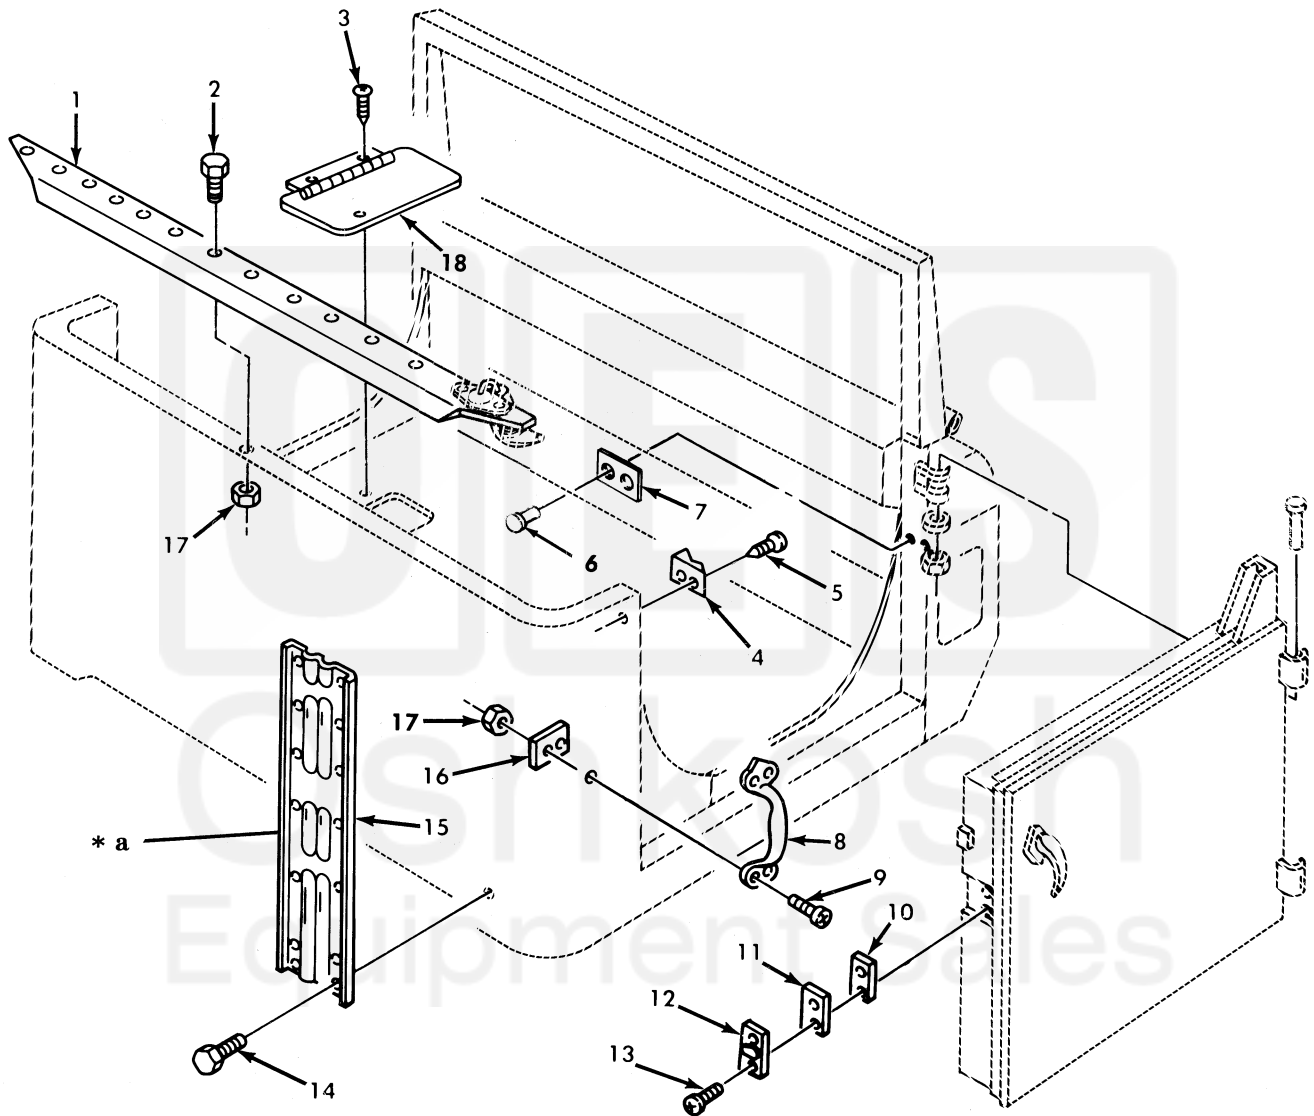

UNIT, DIRECT SUPPORT, AND GENERAL SUPPORT MAINTENANCE
REPAIR PARTS AND SPECIAL TOOLS LIST
TRUCK, 5-TON, 6X6, M809 SERIES TRUCKS (DIESEL)

Figure 255. Cab Reinforcement Panel, Machine Gun Mount Brackets, and Related Parts.

(1) ITEM NO	(2) SMR CODE	(3) NSN	(4) CAGEC	(5) PART NUMBER	(6) DESCRIPTION AND USABLE ON CODE (UOC)	(7) QTY
GROUP 1801 BODY,CAB,AND HOOD ASSEMBLIES						
FIG. 255 CAB REINFORCEMENT PANEL, MACHINE GUN MOUNT BRACKETS,AND RELATED PARTS						
1	PAOZZ	2510-00-177-9116	19207	8345158	BRACE,CAB PANEL.....	1
2	PAOZZ	5306-00-068-0513	18876	MS90727001-06	SCREW,CAP,HEXAGON H.....	11
3	PAOZZ	5305-01-104-9019	19207	7373279	SCREW,ASSEMBLED WAS.....	3
4	PAOZZ	5340-00-737-3302	19207	7373302	STRIKE,CATCH.....	2
5	PAOZZ	5305-00-696-5285	24617	187995	SCREW,ASSEMBLED WAS.....	4
6	PAOZZ	5320-00-058-9884	96906	MS16536-174	RIVET,TUBULAR.....	4
7	PAOZZ	8140-00-622-3934	19207	7529299	PAD,CUSHIONING.....	2
8	PAOZZ	5340-00-621-2591	19207	7397853	HANDLE,BOW.....	2
9	PAOZZ	5305-00-957-1497	96906	MS35191-293	SCREW,MACHINE.....	8
10	PAOZZ	5365-01-129-0399	19207	7529300	SPACER,PLATE.....	2
11	PAOZZ	5340-00-621-2563	19207	7529310	COVER,ACCESS.....	2
12	PAOZZ	2540-00-754-0419	19207	7540419	WEDGE,DOOR DOVETAIL.....	2
13	PAOZZ	5305-00-696-5285	24617	187995	SCREW,ASSEMBLED WAS.....	4
14	PAOZZ	5305-00-042-5599	21450	425599	SCREW,ASSEMBLED WAS.....	28
15	PAOZZ	2510-00-753-9657	19207	7539657	BRACKET,REAR GUN MO.....	2
16	PAOZZ	2510-00-420-5049	19207	7529297	PLATE,HANDLE REINFO.....	4
17	PAOZZ	5310-00-877-5796	96906	MS21044N4	NUT,SELF-LOCKING,HE.....	19
18	PAOZZ	5342-00-625-9613	56442	814E4	DOOR,ACCESS.....	1

END OF FIGURE